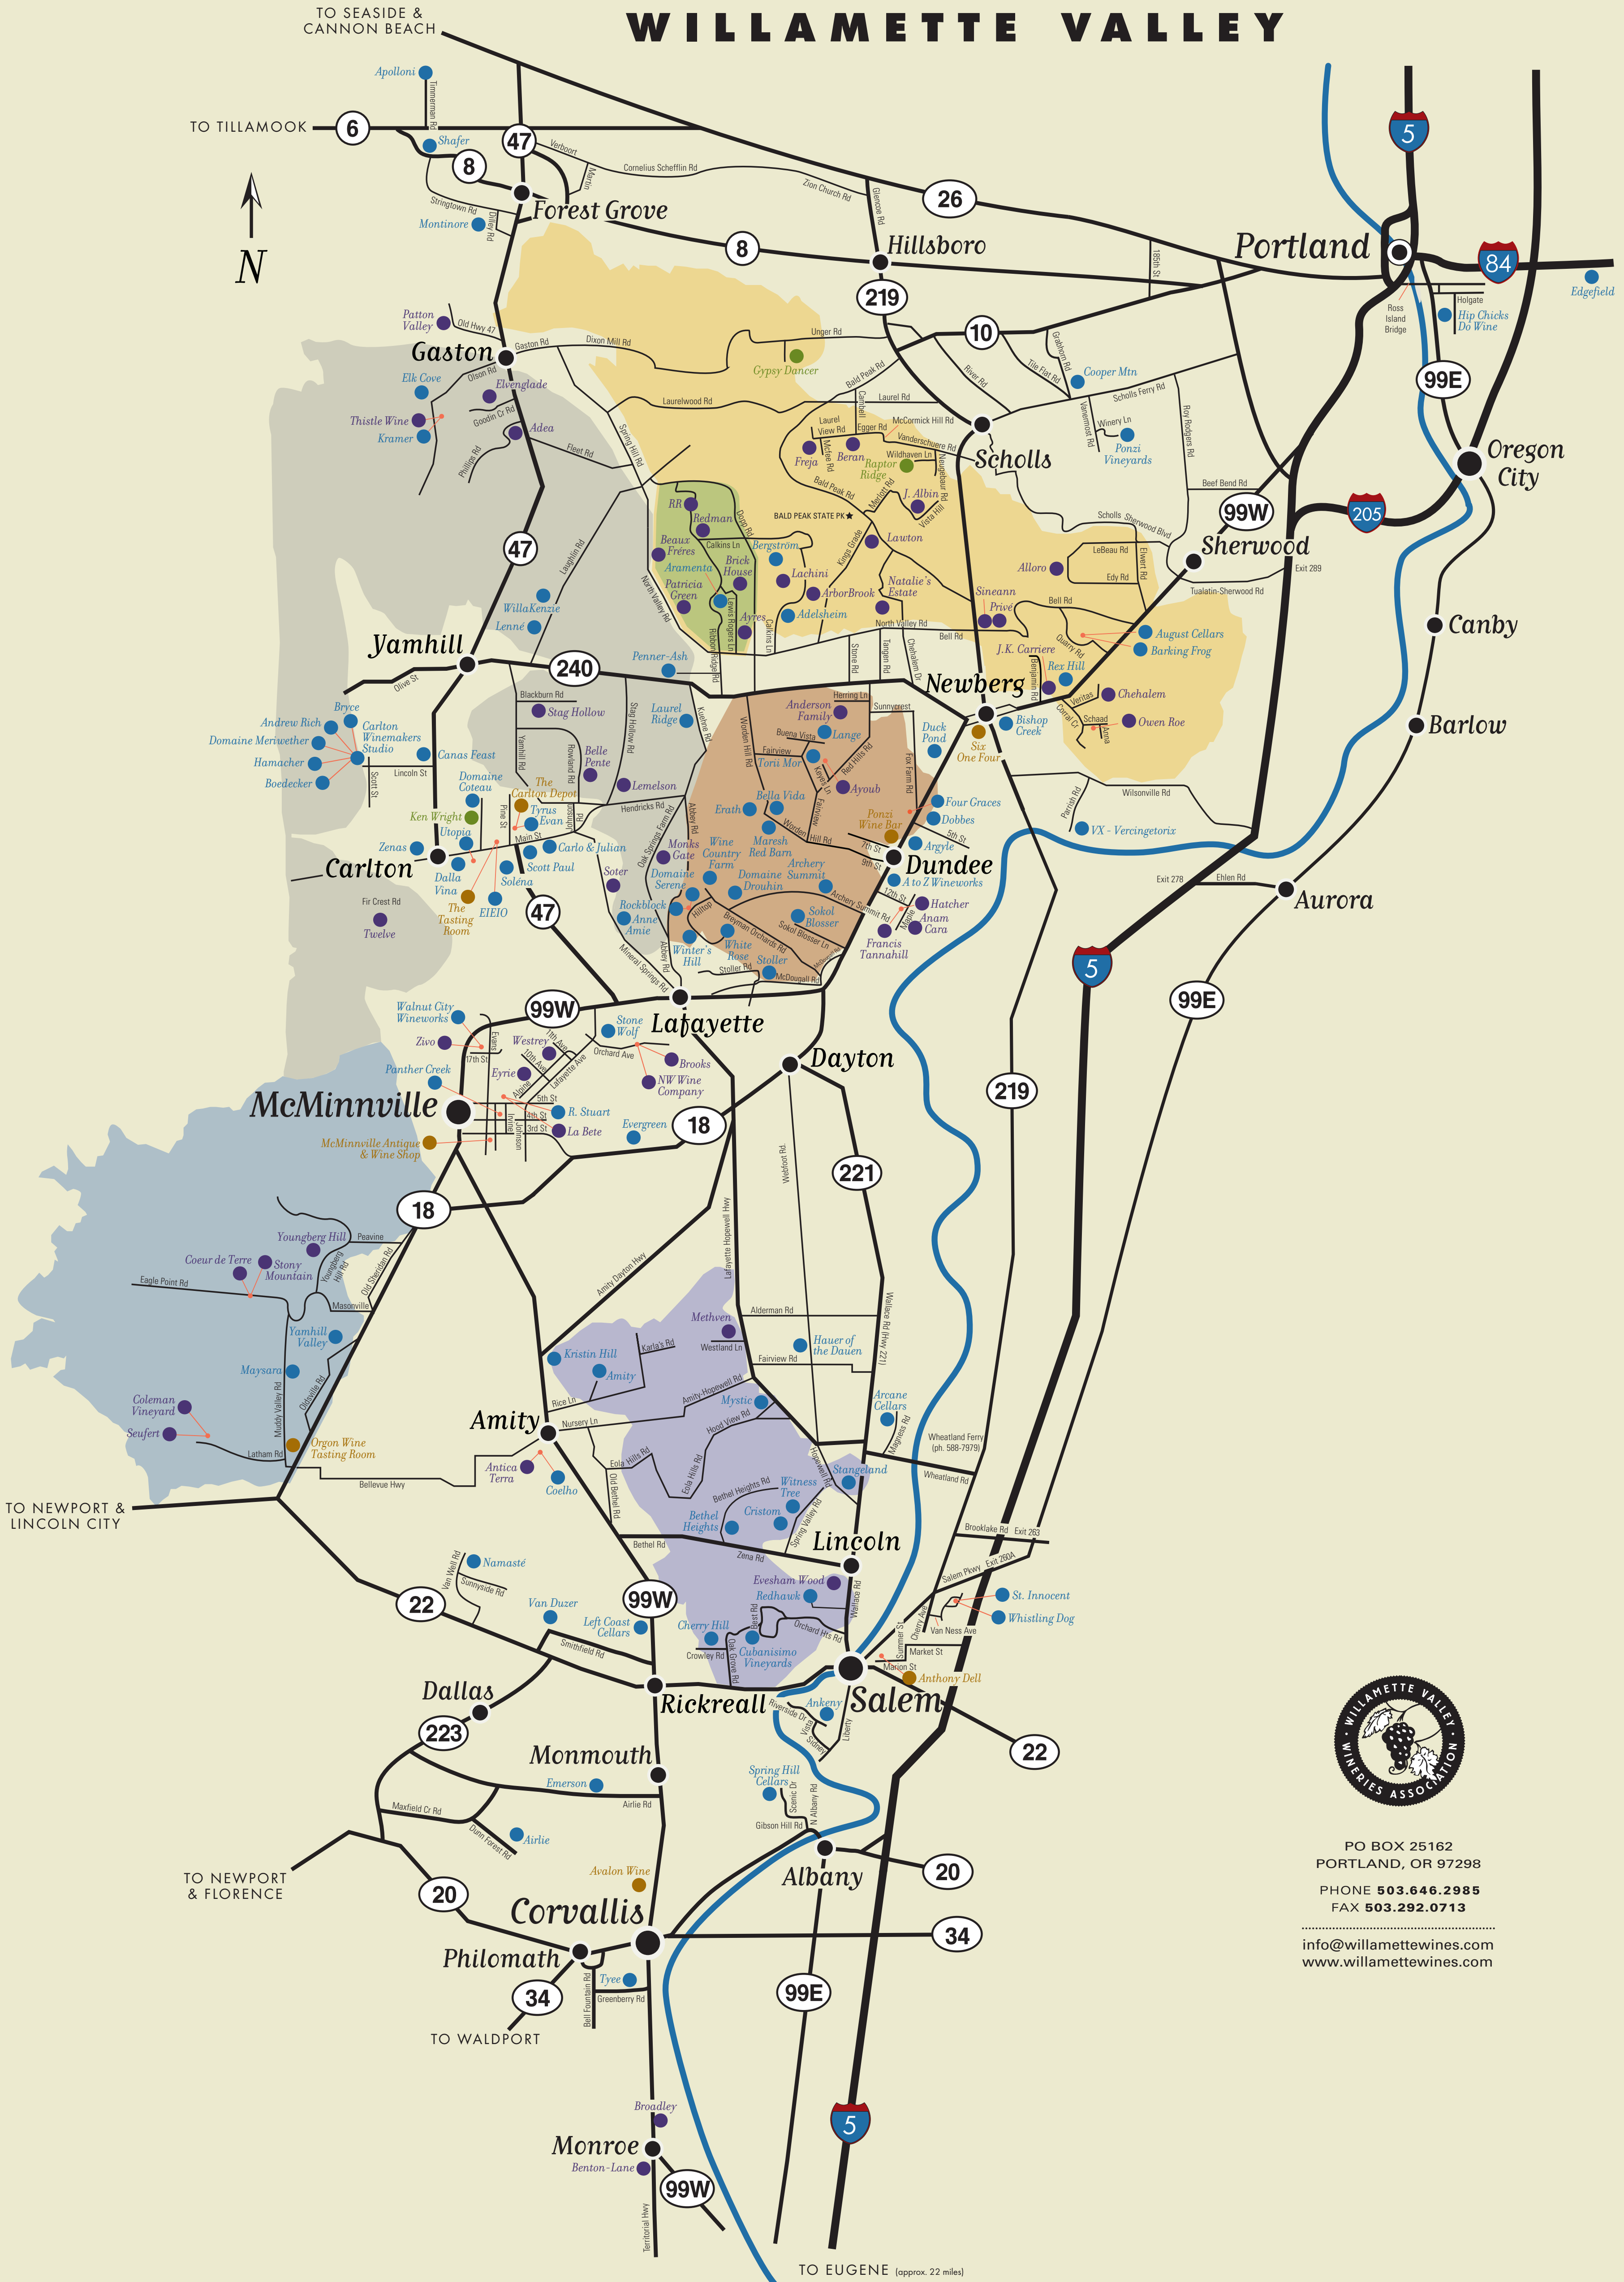

WILLAMETTE VALLEY

PO BOX 25162
PORTLAND, OR 97298
PHONE 503.646.2985
FAX 503.292.0713
info@willamettewines.com
www.willamettewines.com